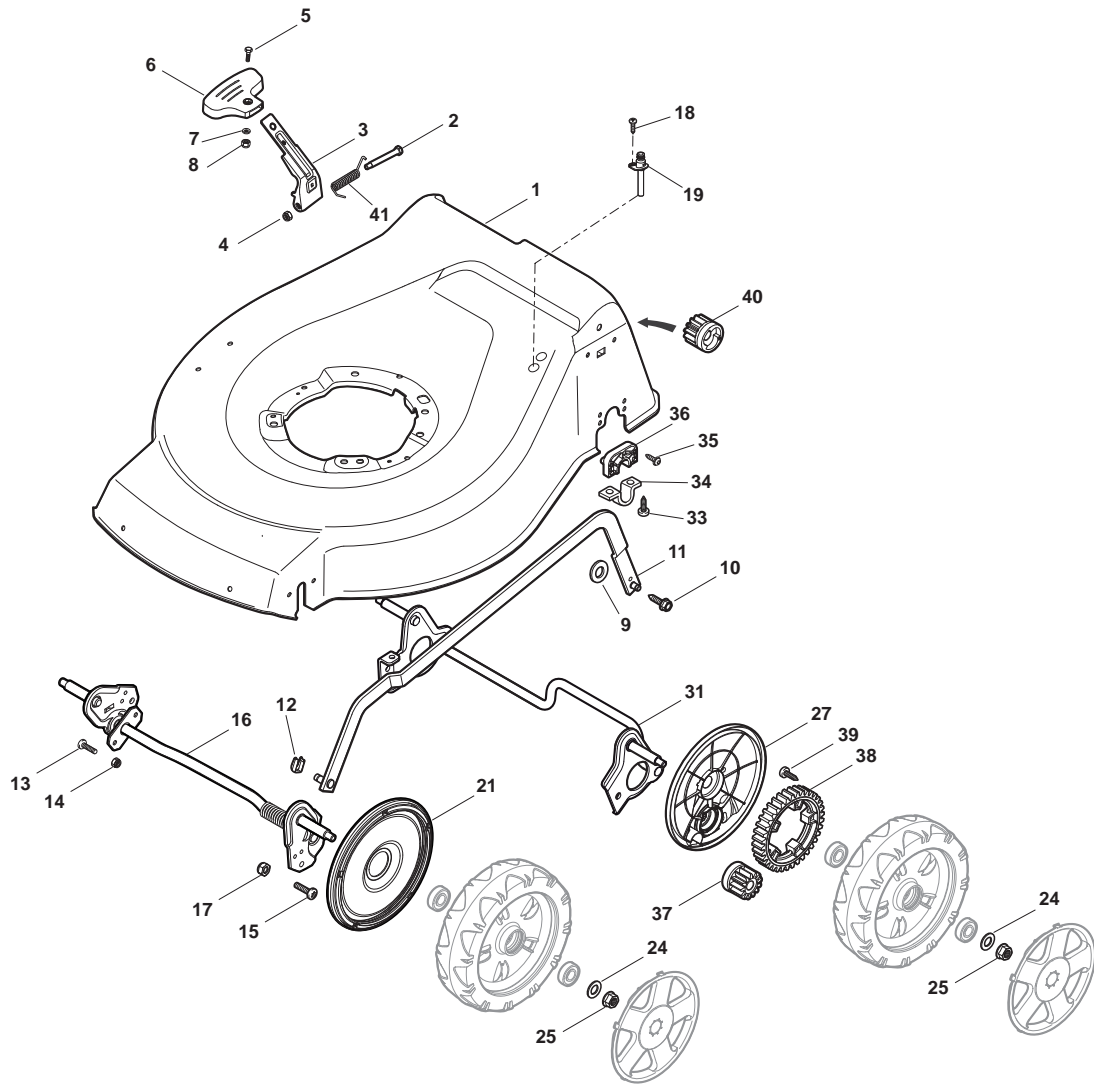

Deck And Height Adjusting

POS	PART. NO	Q.ty	DESCRIPTION	DESCRIZIONE	DESCRIPTION	BESCHREIBUNG	REMARKS
1	381004536/0	1	Deck Red	Chassis Rosso	Châssis Rouge	Gehäuse Rot	
1	381004538/0	1	Deck Red	Chassis Rosso	Châssis Rouge	Gehäuse Rot	Side Discharge
1	381004562/0	1	Deck Yellow	Chassis Giallo	Châssis Jaune	Gehäuse Gelb	
1	381004741/0	1	Deck Grey	Chassis Grigio	Châssis Gris	Gehäuse Grau	
1	381004731/0	1	Deck Grey	Chassis Grigio	Châssis Gris	Gehäuse Grau	Side Discharge
2	122534131/0	1	Pin	Perno	Pivot	Bolzen	
3	322322851/0	1	Lever, Height Adjustment	Leva Regolazione Altezza	Levier Reglage Hauteur	Hebel, Höheverstellung	
4	112154510/0	1	Nut	Dado	Ecrou	Mutter	
5	112788512/0	1	Screw	Vite	Vis	Schraube	
6	322394503/0	1	Knob	Manopolina	Poignée	Griff	
7	112521310/0	1	Washer	Rosetta	Rondelle	Scheibe	
8	112150000/0	1	Nut	Dado	Ecrou	Mutter	
9	112369500/0	1	Elastic Washer	Disco Elastico	Disque Elastique	Federscheibe	
10	122943013/0	1	Screw	Vite	Vis	Schraube	
11	381002029/0	1	Rod, Height Adjustment	Asta Comando Regol. Altezza	Tige Commande Reglage Hauteur	Stange, Höheverstellung	
12	112436051/0	1	Plate	Piastrina	Plaquette	Plättchen	
13	112727803/0	3	Screw	Vite	Vis	Schraube	
14	112154510/0	3	Nut	Dado	Ecrou	Mutter	
15	112727801/0	1	Screw	Vite	Vis	Schraube	
16	381002883/1	1	Axle, Front Wheels	Asse Ruote Anteriori	Axe Roues Avant	Achse, Vorderrad	
17	112154510/0	1	Nut	Dado	Ecrou	Mutter	
18	112728450/0	1	Screw	Vite	Vis	Schraube	
19	322034002/0	1	Washing Connection	Attacco Acqua Lavaggio	Attaque Lavage	Waschenverbindung	
21	322600145/0	2	Protection, Wheel	Protezione Ruote	Protection Roue	Schütz, Räder	
24	112521350/0	4	Washer	Rosetta	Rondelle	Scheibe	
25	112155000/0	4	Nut	Dado	Ecrou	Mutter	
27	322600207/0	2	Protection, Wheel	Protezione Ruote	Protection Roue	Schütz, Räder	
31	381302827/0	1	Axle, Rear Wheels	Asse Ruote Posteriore	Axe Roues Arriere	Achse, Hinterrad	
33	112728697/0	4	Screw	Vite	Vis	Schraube	
34	322545152/0	2	Plate	Piastrina	Plaquette	Plättchen	
35	112728697/0	4	Screw	Vite	Vis	Schraube	
36	322785304/1	2	Support	Supporto	Support	Halter	
37	122570120/1	1	Pinion L	Pignone Sx	Pignon G	Ritzel Linkes	
38	322120114/0	2	Ring Gear	Corona	Couronne	Kranz	
39	112728706/0	6	Screw	Vite	Vis	Schraube	
40	122570110/1	1	Pinion R	Pignone Dx	Pignon D	Ritzel Rechtes	
41	122446192/0	1	Spring	Molla	Ressort	Feder